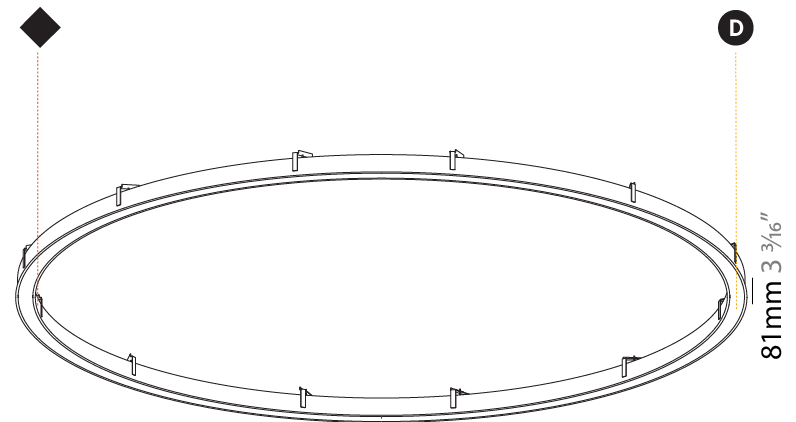

GENERAL

Series: Glorious
Subseries: Glorious Slim
Brand: Prolicht
Division: Architectural
Mounting Type: Recessed
Mounting Location: Ceiling
Subcategory: Ambient

PHYSICAL

Shape: Round
Diameter (mm): 5216
Diameter (in): 205 ³/₈
Height (mm): 81
Height (in): 3 ³/₁₆
Min. Recessing Depth (mm): 120
Min. Recessing Depth (in): 4 ³/₄
Light Distribution: Direct
Weight (kg): 47.924
Weight (lbs): 106.00
Diffuser: PMMA - Opal or Micro-Prism
Fixture Finish: SSR / BKV / CWI / CRY / HAB / LAG / UFT / ITA / RUA / RUR / MIC / FTG / MYG / TWT / LOD / PUS / FRO / FUP / KIA / POP / BLS / SPG / MEY / GOH / GUM / CHC / COM / ABZ / JAG / OBR / MOS / ROR
Fixture Material: Aluminum
Cut-out Measurements: 5207mm / 205" x 5063mm / 199 5/16"

ELECTRICAL

Lamp Type: LED (Zhaga Standard)
Input Wattage (W): 392
Total Output Wattage (W): 336
Dimming: Tri-Mode (Non-Dimming and Phase Dimming (120Vac only) and 0-10V Dimming)
Driver Included: Yes
Driver Location: Integrated
Driver Type: Constant Current - Universal
Driver Class: Class 2
Input Voltage (V): 120 - 277
Constant Current (MA): 350

LED

Color Temperature (°K): 3000 / 3500 / 4000
Max. Delivered Lumen (lm): 47520 / 48510 / 49500
CRI: >80 CRI
Efficiency (%): 0.884
Lamp Life (hrs): 50000

OPTICAL

RATINGS AND CERTIFICATIONS

Certified By: Certified for North American Standards
IP rating: IP20

Ø 5054mm 199"

Ø 5216mm 205 ³/₈ "

5207mm x 5063mm
205" x 199 ⁵/₁₆ "

120mm
4 ³/₄ "

10 - 30mm
³/₈ " - 1 ³/₁₆ "