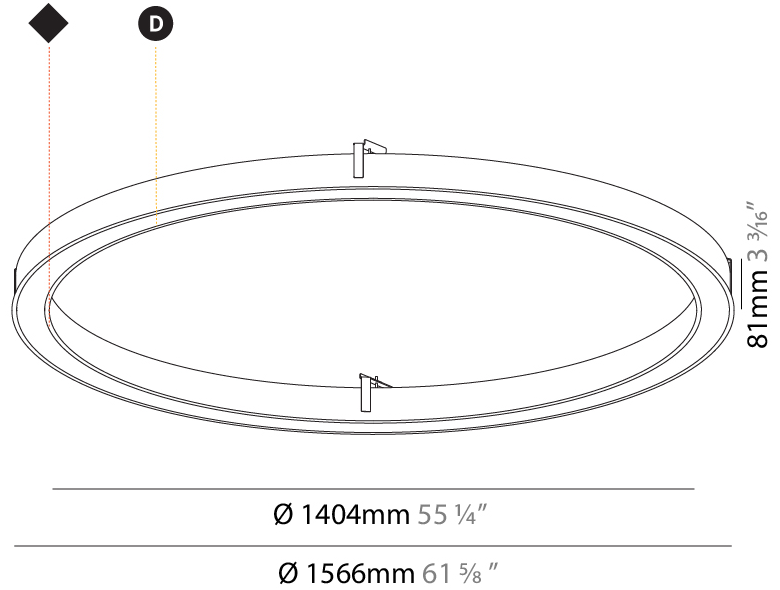

GENERAL

Series: Glorious
Subseries: Glorious Slim
Brand: Prolicht
Division: Architectural
Mounting Type: Recessed
Mounting Location: Ceiling
Subcategory: Ambient

PHYSICAL

Shape: Round
Diameter (mm): 1566
Diameter (in): 61 ⁵/₈
Height (mm): 81
Height (in): 3 ³/₁₆
Min. Recessing Depth (mm): 120
Min. Recessing Depth (in): 4 ³/₄
Light Distribution: Direct
Weight (kg): 14.042
Weight (lbs): 30.96
Diffuser: PMMA - Opal or Micro-Prism
Fixture Finish: SSR / BKV / CWI / CRY / HAB / LAG / UFT / ITA / RUA / RUR / MIC / FTG / MYG / TWT / LOD / PUS / FRO / FUP / KIA / POP / BLS / SPG / MEY / GOH / GUM / CHC / COM / ABZ / JAG / OBR / MOS / ROR
Fixture Material: Aluminum

ELECTRICAL

Lamp Type: LED (Zhaga Standard)
Input Wattage (W): 112
Total Output Wattage (W): 96
Dimming: Tri-Mode (Non-Dimming and Phase Dimming (120Vac only) and 0-10V Dimming)
Driver Included: Yes
Driver Location: Integrated
Driver Type: Constant Current - Universal
Driver Class: Class 2
Input Voltage (V): 120 - 277
Constant Current (MA): 350

LED

Color Temperature (°K): 3000 / 3500 / 4000
Max. Delivered Lumen (lm): 13580 / 13857 / 14140
CRI: >80 CRI
Efficiency (%): 0.884
Lamp Life (hrs): 50000

OPTICAL

RATINGS AND CERTIFICATIONS

Certified By: Certified for North American Standards
IP rating: IP20

1557mm x 1413mm
61 ⁵/₁₆" x 55 ⁵/₁₆"

120mm
4 ³/₄"

10 - 30mm
³/₈" - 1 ³/₁₆"