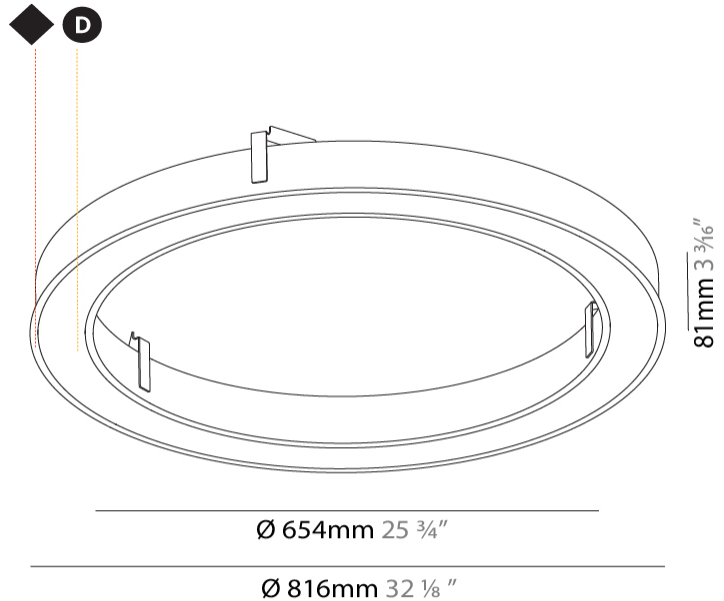

GENERAL

Series: Glorious
Subseries: Glorious Slim
Brand: Prolicht
Division: Architectural
Mounting Type: Recessed
Mounting Location: Ceiling
Subcategory: Ambient

PHYSICAL

Shape: Round
Diameter (mm): 816
Diameter (in): 32 1/8
Height (mm): 81
Height (in): 3 3/16
Min. Recessing Depth (mm): 120
Min. Recessing Depth (in): 4 3/4
Light Distribution: Direct
Weight (kg): 6.755
Weight (lbs): 14.89
Diffuser: PMMA - Opal or Micro-Prism
Fixture Finish: SSR / BKV / CWI / CRY / HAB / LAG / UFT / ITA / RUA / RUR / MIC / FTG / MYG / TWT / LOD / PUS / FRO / FUP / KIA / POP / BLS / SPG / MEY / GOH / GUM / CHC / COM / ABZ / JAG / OBR / MOS / ROR
Fixture Material: Aluminum
Cut-out Measurements: 807mm / 31 3/4" x 663mm / 26 1/8"

ELECTRICAL

Lamp Type: LED (Zhaga Standard)
Input Wattage (W): 56
Total Output Wattage (W): 48
Dimming: Tri-Mode (Non-Dimming and Phase Dimming (120Vac only) and 0-10V Dimming)
Driver Included: Yes
Driver Location: Integrated
Driver Type: Constant Current - Universal
Driver Class: Class 2
Input Voltage (V): 120 - 277
Constant Current (MA): 350

LED

Color Temperature (°K): 3000 / 3500 / 4000
Max. Delivered Lumen (lm): 5450 / 5557 / 5670
CRI: >80 CRI
Efficiency (%): 0.884
Lamp Life (hrs): 50000

OPTICAL

RATINGS AND CERTIFICATIONS

Certified By: Certified for North American Standards
IP rating: IP20

807mm x 663mm
31 3/4" x 26 1/8"

120mm
4 3/4"

10 - 30mm
3/8" - 1 1/8"