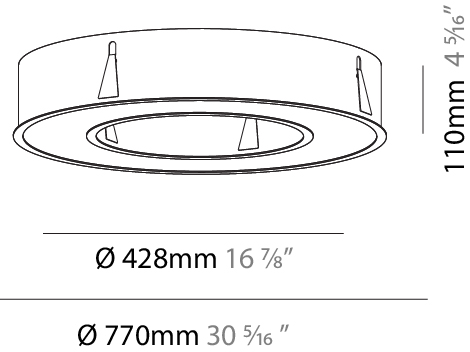

GENERAL

Series: Glorious
Subseries: Glorious
Brand: Prolicht
Division: Architectural
Mounting Type: Recessed
Mounting Location: Ceiling
Subcategory: Ambient

PHYSICAL

Shape: Round
Diameter (mm): 770
Diameter (in): 30 ⁵/₁₆
Height (mm): 110
Height (in): 4 ⁵/₁₆
Min. Recessing Depth (mm): 120
Min. Recessing Depth (in): 4 ³/₄
Light Distribution: Direct
Weight (kg): 9.285
Weight (lbs): 20.47
Diffuser: PMMA - Opal or Micro-Prism
Fixture Finish: SSR / BKV / CWI / CRY / HAB / LAG / UFT / ITA / RUA / RUR / MIC / FTG / MYG / TWT / LOD / PUS / FRO / FUP / KIA / POP / BLS / SPG / MEY / GOH / GUM / CHC / COM / ABZ / JAG / OBR / MOS / ROR
Fixture Material: Aluminum
Cut-out Measurements: 760mm / 29 15/16" x 440mm / 17 5/16"

ELECTRICAL

Lamp Type: LED (Zhaga Standard)
Input Wattage (W): 30
Total Output Wattage (W): 24 / 19.2 (3500K)
Dimming: Non-Dimming / Phase Dimming (120Vac only) / 0-10V Dimming
Driver Included: Yes
Driver Location: Integrated
Driver Type: Constant Current - 120 / 277Vac
Driver Class: Class 2
Input Voltage (V): 120 - 277
Constant Current (MA): 350 / 600 (3500K)

LED

Color Temperature (°K): 3000 / 3500 / 4000
Max. Delivered Lumen (lm): 2770 / 2862 / 2920
CRI: >80 CRI
Efficiency (%): 65
Lamp Life (hrs): 50000

OPTICAL

RATINGS AND CERTIFICATIONS

Certified By: Certified for North American Standards
IP rating: IP20

760mm x 440mm
29 15/16" x 17 5/16"

120mm
4 3/4"

10 - 15mm
3/8" - 9/16"